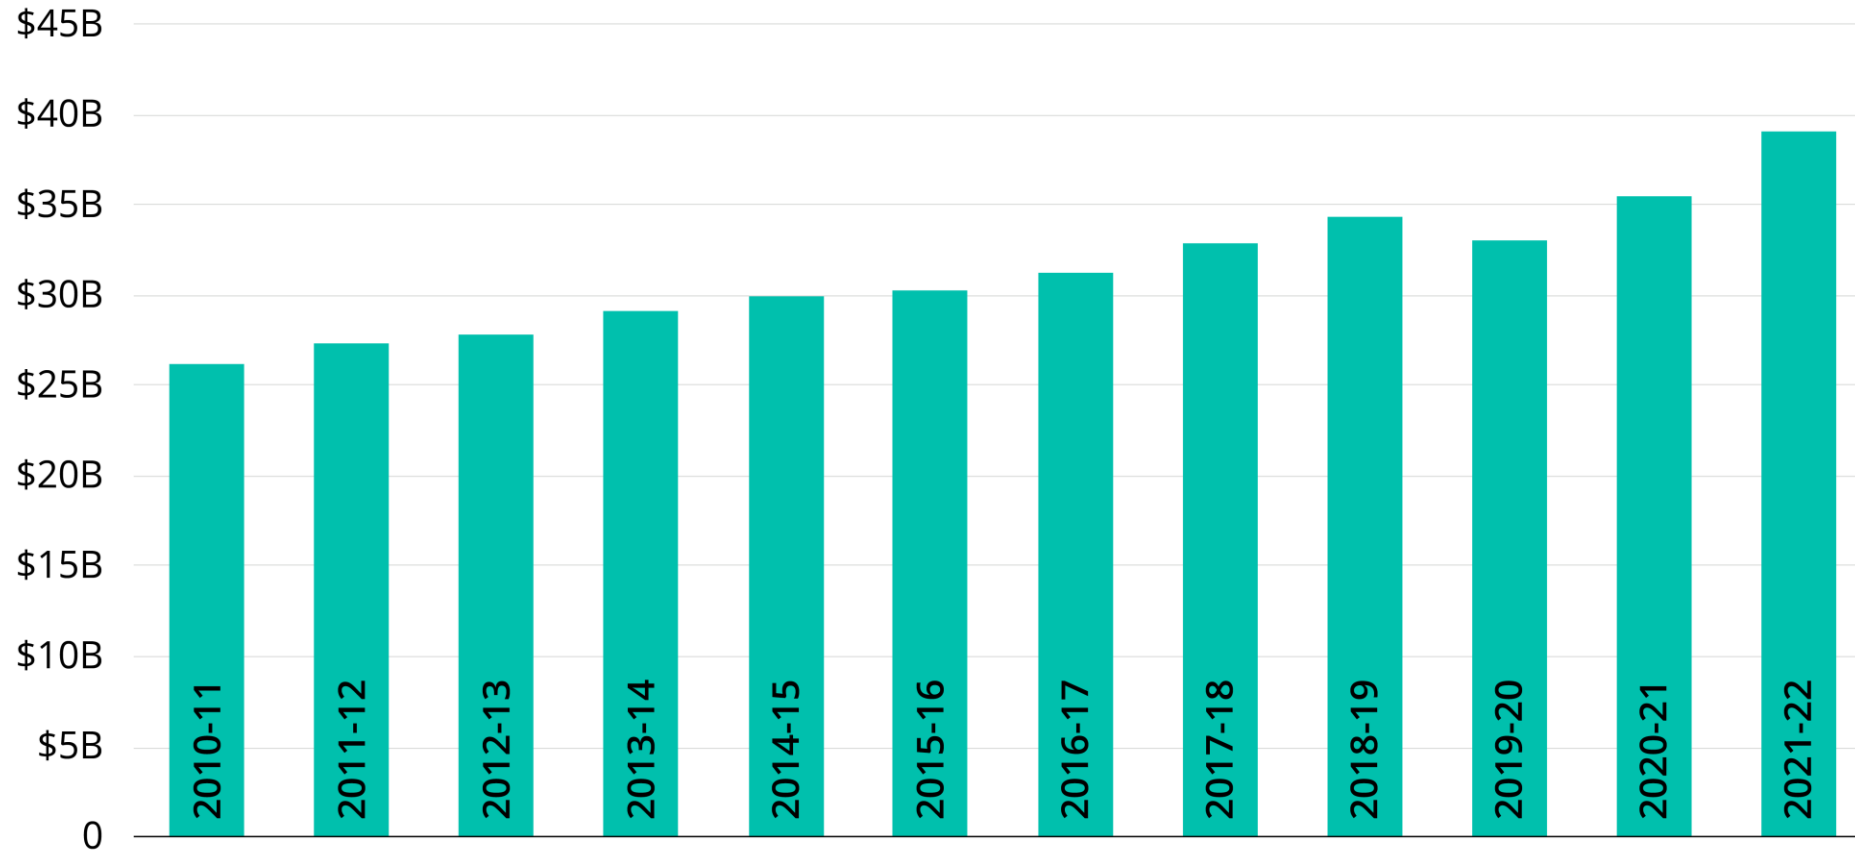

Michigan's Tax Debate

James Hohman, Director of Fiscal Policy

What residents got for more road spending

Road Quality Projections

Source: Michigan Transportation Asset Management Council

State spending from state resources