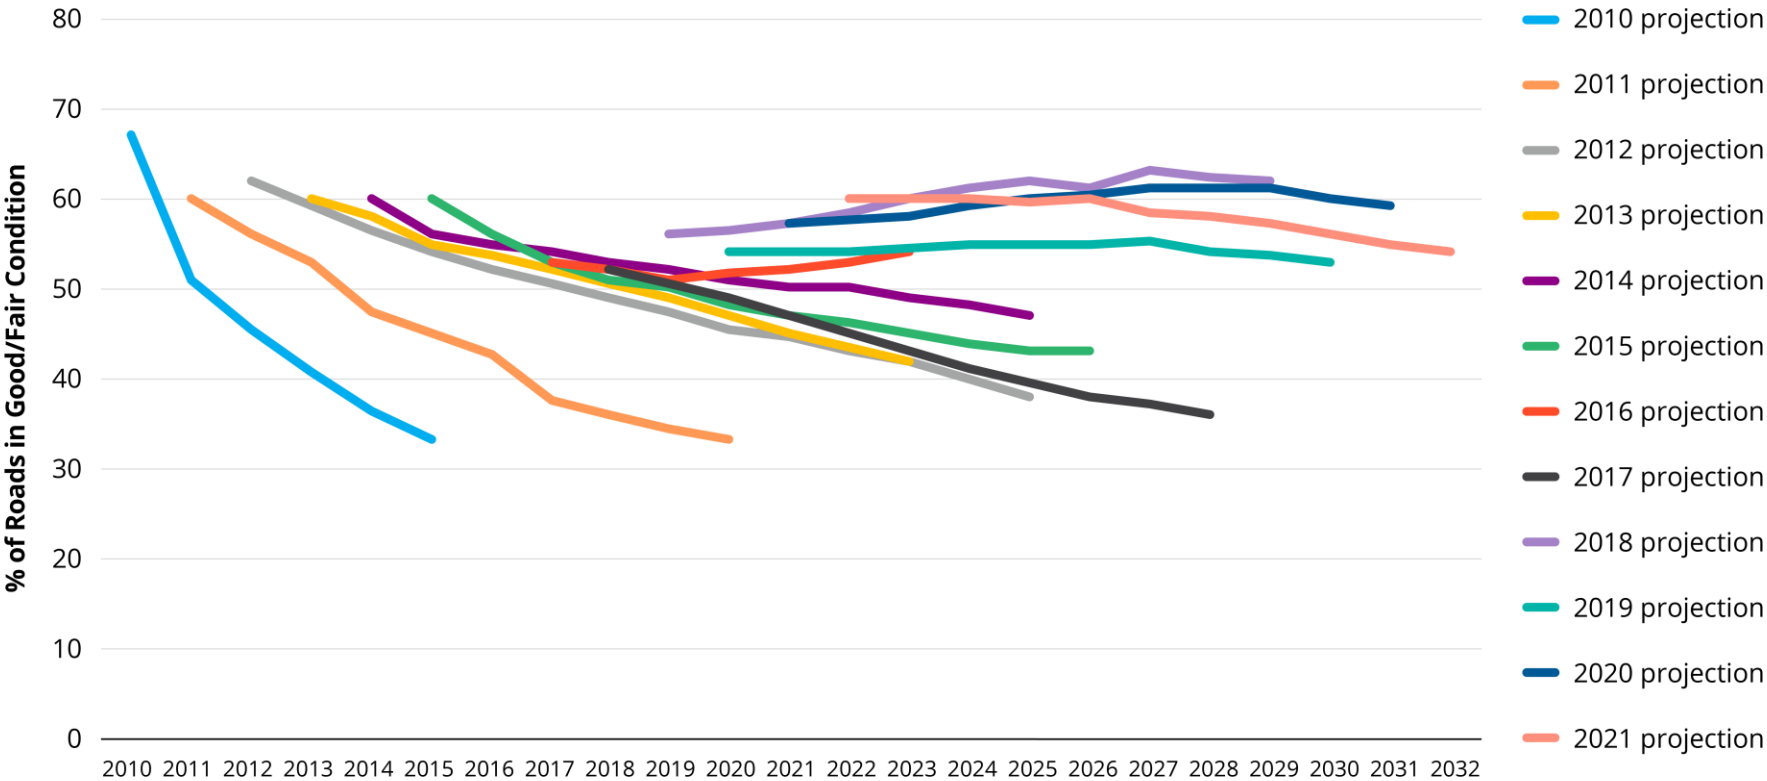

Michigan's Tax Debate

James Hohman, Director of Fiscal Policy

What residents got for more road spending

Road Quality Projections

Source: Michigan Transportation Asset Management Council

State spending from state resources