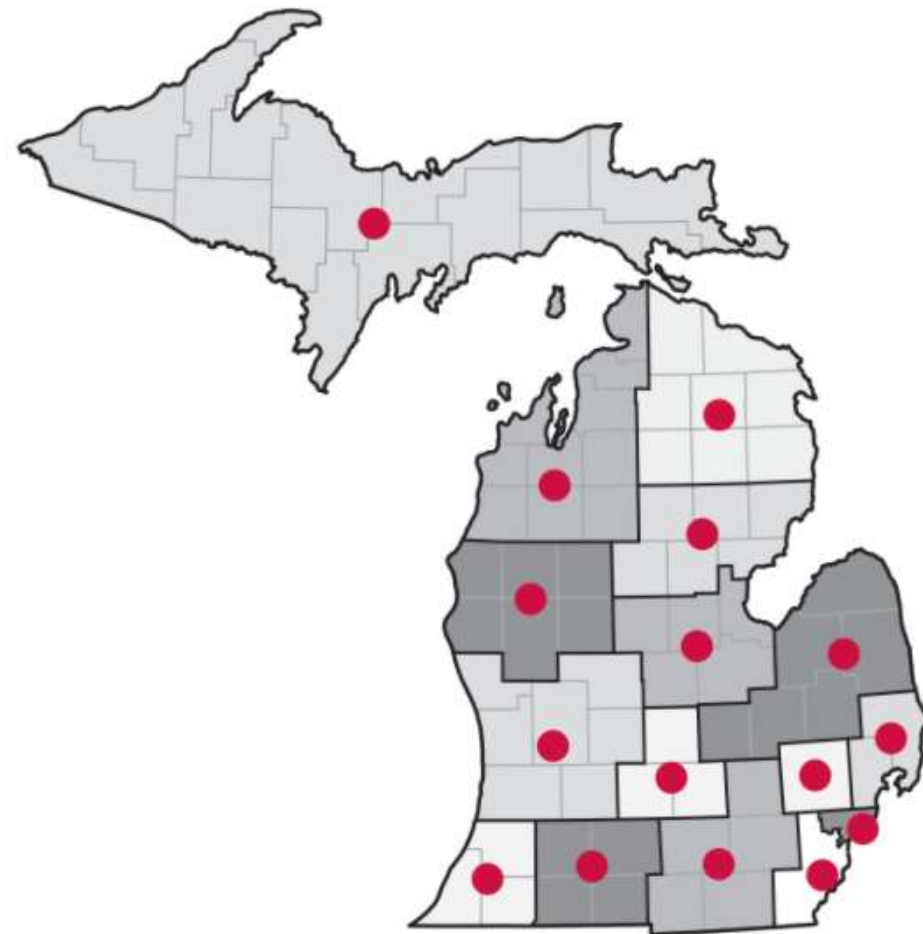

Capital Area MICHIGAN WORKS![®]

A proud partner of the American Job Center network.

Capital Area Michigan Works! is a proud partner of the American Job Center network. In accordance with the Americans with Disabilities Act, this piece will be made available in an alternative format upon request to Capital Area Michigan Works! Relay Center. Call 711 or 844-578-6563 (Voice and TDD). Funding for Capital Area Michigan Works! is received in part from the U.S. Department of Labor and the State of Michigan. An Equal Opportunity Employer/Center.

MICHIGAN WORKS! STATEWIDE SYSTEM >>>>>>>>

Where demand meets supply.

Michigan Works! is the first statewide, unified workforce development system in the country. Our members serve as private sector leaders and partners whose work drives economic activity and strategic growth in their communities.

Call your One-Stop Service Center at 800-285-WORKS (9675)

Click your location on the map below to find your nearest Michigan Works! offices.

DEMAND DRIVEN SYSTEM

THEN TO NOW

WORKFORCE PATTERNS

EXPLORE CAREER OPTIONS